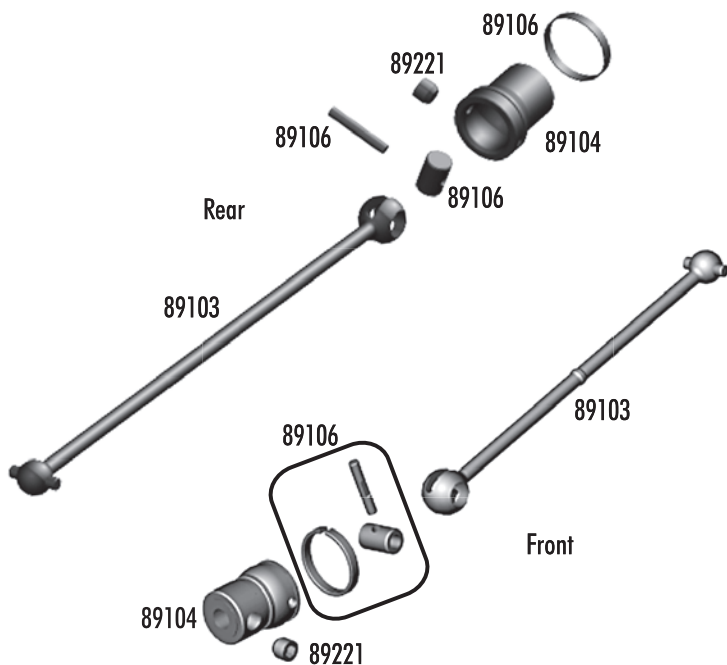

:: Center CVA's

89103	RC8 center cva bone	2
89104	RC8 cva input cup	2
89106	RC8 center cva rebuild	Set
89221	5x4mm setscrew	10