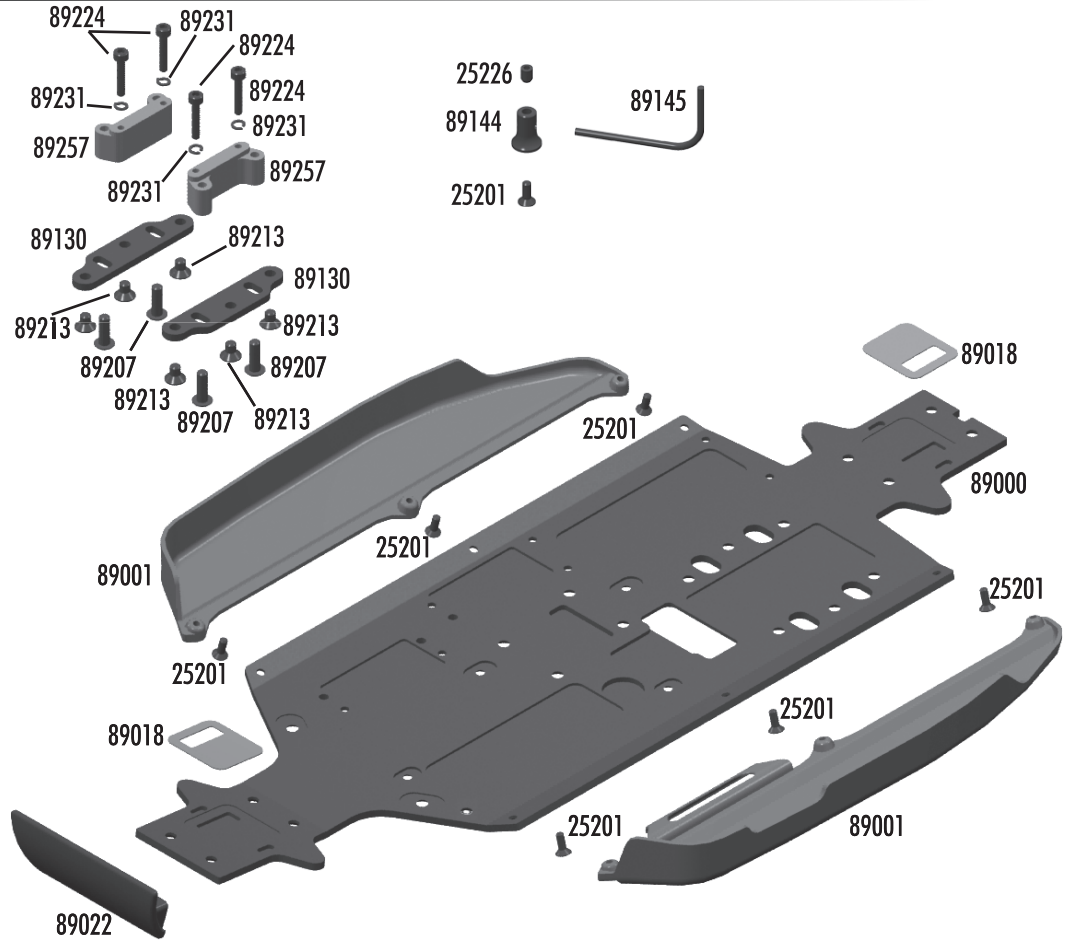

:: Chassis

25201	3x8mm fhcs	20
25226	4x5mm setscrew	20
89000	RC8 chassis black (hard anodized)	1
89001	RC8 side guards (L/R)	Pr.
89018	RC8 gearbox gasket	4
89022	RC8 front bumper	1
89130	RC8 engine mount plates	2
89144	RC8 pipe mount	1
89145	RC8 pipe mount wire	1
89207	4x12mm bhcs	10
89213	4x6mm fhcs	10
89224	3x16mm shcs	10
89231	3mm lock washer	10
89257	RC8 engine mount	2