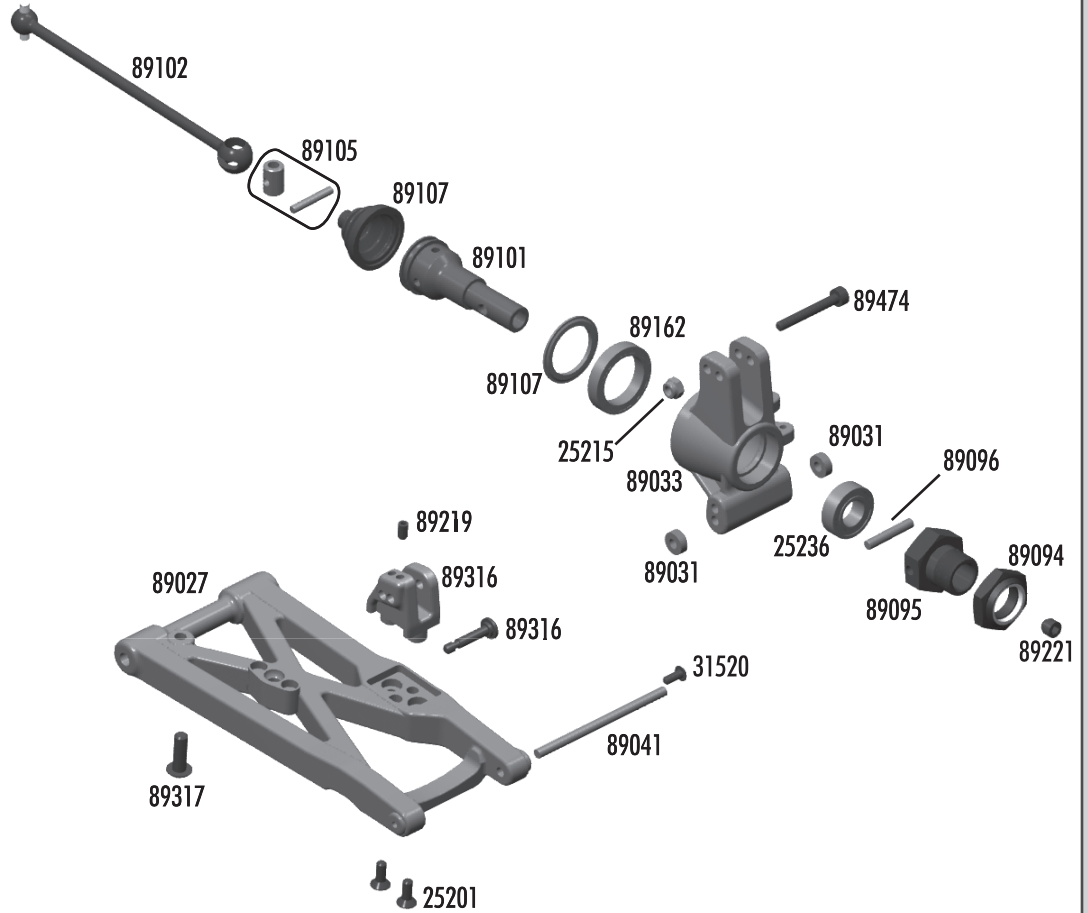

:: Rear Suspension

25201	3x8mm fhcs	20
25215	M3 locknut	20
25236	8x16x5 bearings	2
31520	2.5x6mm bhcs	6
89027	RC8 rear lower arms	Pr.
89031	RC8 caster / hub spacers	Set
89033	RC8 hub carriers	Pr.
89041	RC8 outer hinge pins	Set
89094	Nyloc wheel hex nuts (blue)	4
89095	RC8 wheel hex (aluminum)	Pr.
89096	RC8 wheel hex pins	4
89101	RC8 rear cva axle	2
89102	RC8 front / rear cva bone	2
89105	RC8 cva rebuild FR/RR	Set
89107	RC8 rear cva shield / boot	Set
89162	15x21x4 bearing	2
89219	3x5mm setscrew	10
89221	5x4mm setscrew	10
89316	RC8T shock riser w/ pins	Set
89317	RC8T droop screws	8
89474	3x22mm shcs	10