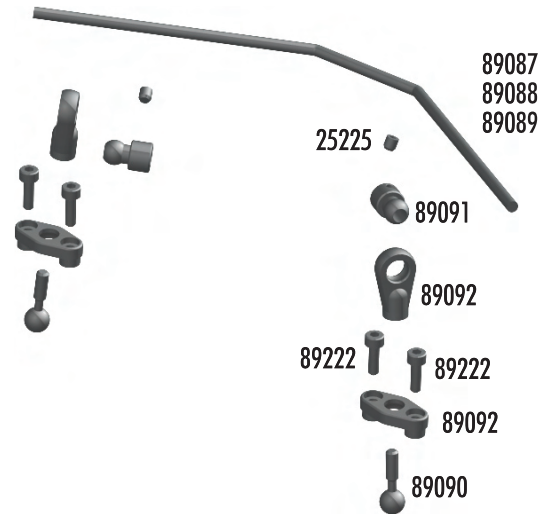

:: Rear Suspension

25201	3x8mm fhcs	20
25215	M3 locknut	20
25236	8x16x5 bearings	2
31520	2.5x6mm bhcs	6
89027	RC8 rear lower arms	Pr.
89031	RC8 caster / hub spacers	Set
89033	RC8 hub carriers	Pr.
89041	RC8 outer hinge pins	Set
89094	Nyloc wheel hex nuts (blue)	4
89095	RC8 wheel hex (aluminum)	Pr.
89096	RC8 wheel hex pins	4
89101	RC8 rear cva axle	2
89102	RC8 front / rear cva bone	2
89105	RC8 cva rebuild FR/RR	Set
89107	RC8 rear cva shield / boot	Set
89162	15x21x4 bearing	2
89219	3x5mm setscrew	10
89221	5x4mm setscrew	10
89316	RC8T shock riser w/ pins	Set
89317	RC8T droop screws	8
89474	3x22mm shcs	10

:: Clutch

25237	5x10x4 bearings	2
89127	Clutch bell, 17T	1
89132	Clutch bell, 16T - Kit	1
89133	Clutch springs 1.0 - kit	3
89134	Clutch shoes w/ shims	Set
89135	Clutch nut	1
89136	Flywheel (hard anodized)	1
89137	Clutch shims	4
89138	Flywheel collet	1
89148	Clutch bell shim set	Set
89157	0.9 clutch springs	3
89158	1.1 clutch springs	3
89159	Short clutch nut	1
89218	3x8mm washer	10
89223	3x8mm shcs	10
89265	Fiber clutch shoes	3
89375	Clutch bell, 14T	1
89376	Clutch bell, 13T	1

:: Fuel Tank

21173	18T body clips	12
25203	3x12mm fhcs	20
89066	Shock O-rings	8
89128	Fuel tank mount	Set
89131	RC8 fuel tank	1
89325	Fuel line clips	Set

:: Wing

25192	3x20mm fhcs	20
25203	3x12mm fhcs	10
25215	M3 locknut	20
89021	Wing mount, includes mounts, angle plates, and standoffs	Set
89154	Wing (white)	1
89155	Wing (yellow)	1
89156	Wing (black) - Kit	1
89229	Blue countersunk washer	10

:: SwayBars

25225	3x3mm setscrew	20
89086	Swaybar set	Set
89087	Swaybar 2.2mm - black	1
89088	Swaybar 2.5mm - silver (kit)	1
89089	Swaybar 2.8mm - gold (kit)	1
89090	Swaybar ball joint	4
89091	Swaybar socket joint	Set
89092	Swaybar pivot retainers/eyelets	Set
89093	Swaybar 3.0mm - black	1
89222	2.5x8mm SHCS	10