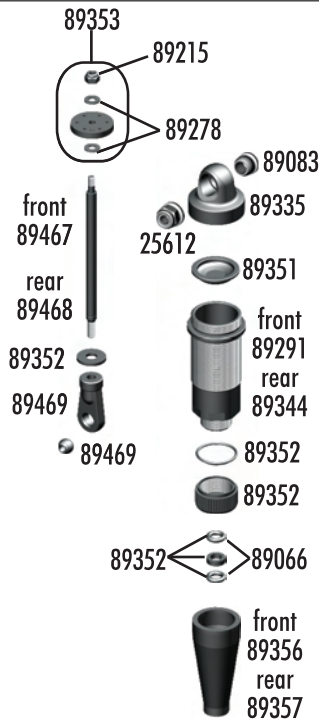

RC8B FACTORY Team

1:8 Scale Nitro 4WD Offroad Buggy Kit
80902

1:8 Scale Nitro 4WD Offroad Buggy Kit Catalog

TEAM ASSOCIATED

:: Shocks

25612	M3 locknut with flange	20
89066	Shock o-rings	8
89067	Shock limiters	Set
89083	Shock bushings	4
89215	Piston locknut	10
89278	2.5mm washer	20
89290	16x29mm front shock kit	Set
89291	16x29mm front shock body	Pr.
89335	16mm shock caps	Set
89344	16x38mm rear shock body	Pr.
89346	16x38mm rear shock kit	Set
89351	16mm shock bladders	8
89352	16mm shock rebuild kit	Set
89353	16mm shock pistons	Set
89354	16mm shock spring cups	4
89355	16mm shock collars	2
89356	16x29/32mm front shock boot	4
89357	16x38mm rear shock boot	4
89467	HD shock shaft, 4x28mm	Pr.
89468	HD shock shaft, 4x38mm	Pr.
89469	HD shock ends	Set

:: Springs

89292	16x29mm front spring black (3.3lbs)	Pr.
89293	16x29mm front spring silver (3.9lbs)	Pr.
89294	16x29mm front spring bronze (4.7lbs) - Kit	Pr.
89295	16x29mm front spring complete set	Set
89347	16x38mm rear spring black (2.7 lbs) - Kit	Pr.
89348	16x38mm rear spring silver (3.3 lbs)	Pr.
89349	16x38mm rear spring bronze (4 lbs)	Pr.
89350	16x38mm rear spring complete set	Set