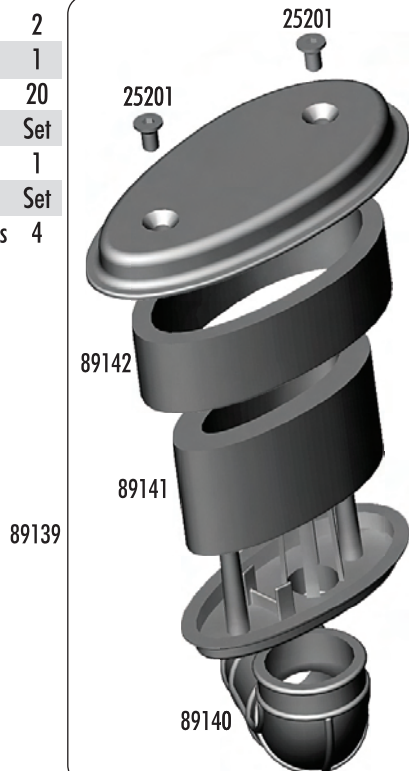

:: Air Filter

3719	6" nylon wire ties	2
7710	Pre-filter oil	1
25201	3x8mm fhcs	20
89139	RC8 air filter set	Set
89140	RC8 air filter hose	1
89141	Air filter elements	Set
89142	Air filter outer elements	4