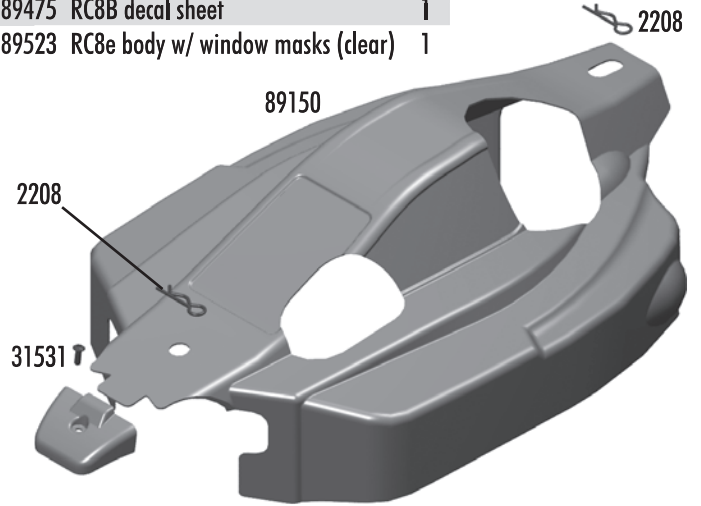

:: Body / Decals

1737	FT body scissors	1
2208	Large hood pins	6
31531	3x6mm bhcs	6
89150	RC8 body w/ window mask (clear)	1
89275	RC8 RTR body (black)	1
89276	RC8 RTR body (white)	1
89277	RC8 RTR body wrap decals	1
89475	RC8B decal sheet	1
89523	RC8e body w/ window masks (clear)	1