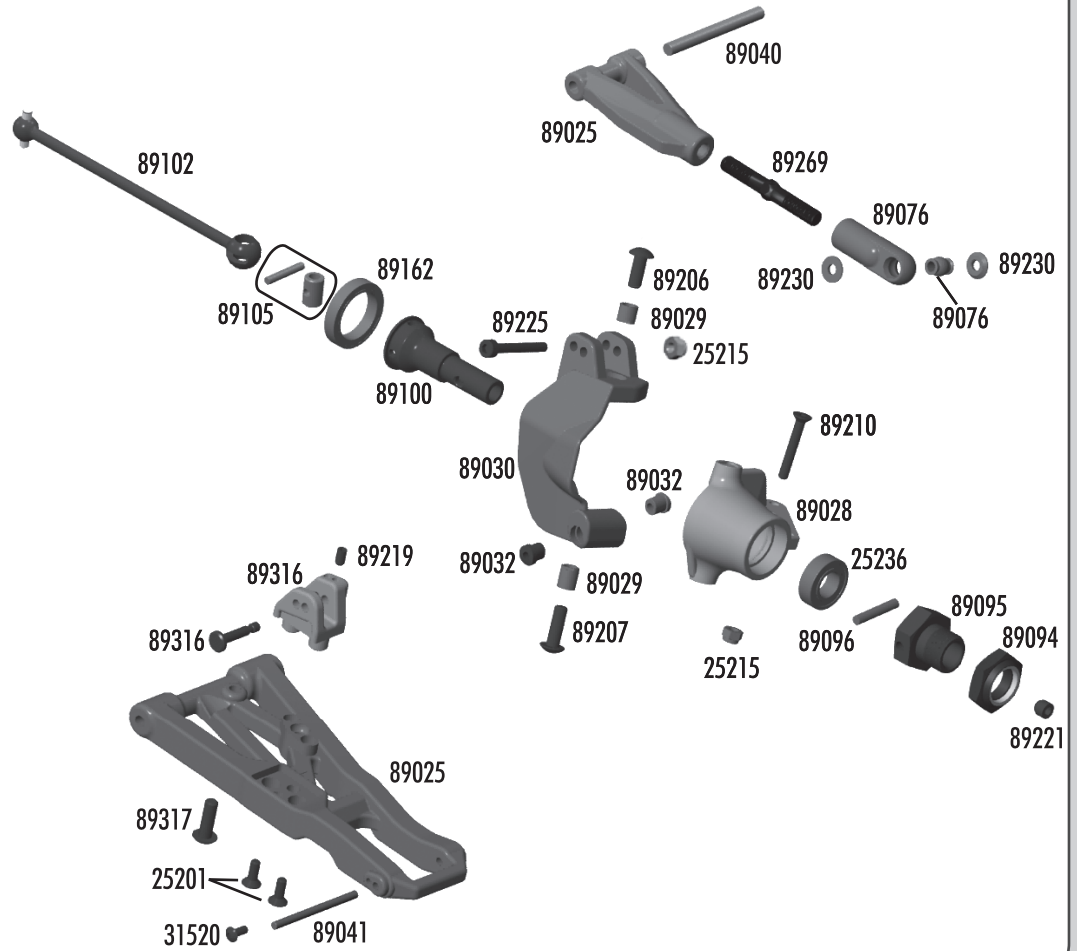

:: Turnbuckles

89074	Steering rod ends	4	Front Camber 89269
89076	Camber rod ends	4	
89077	Chassis brace rod ends	Set	
89078	Servo link rod ends	Set	
89267	32mm steel turnbuckle	2	
89269	38mm steel turnbuckle	2	
89526	50mm steel turnbuckle	2	

:: Chassis Braces

25215	M3 locknut	20
89068	RC8 pivot chassis brace set (front)	Set
89069	RC8 pivot chassis brace set (rear)	Set
89077	Chassis brace rod ends	Set
89209	3x18mm fhcs	10
89238	FT aluminum chassis brace (front)	1
89239	FT aluminum chassis brace (rear)	1
89258	RC8 chassis braces, plastic - Kit (front, rear)	Set

:: Front Gearbox

25215	M3 locknut	20
25236	8x16x5 bearing	2
31531	3x6mm bhcs	10
89017	FR/RR gearbox	1
89039	Hinge pin bushings	Set
89114	Diff pinion gear	1
89214	4x12mm fhcs	10
89217	4x14mm fhcs	10
89219	3x5mm setscrew	10
89224	3x16mm shcs	10
89227	3x28mm shcs	10
89230	Silver cone washer	10
89279	3x45mm shcs	10
89460	RC8 aluminum A-plate	1
89461	RC8 aluminum B-plate w/pins	Set
89466	RC8B inner hinge pins, 4mm-HMA	Set
89472	RC8B front bulkhead spacer	1
89474	3x22mm fhcs	0

:: Front Suspension

25201	3x8mm fhcs	20
25215	M3 locknut	20
25236	8x16x5 bearing	2
31520	2.5x6mm bhcs	6
89025	RC8 front arms	Pr.
89028	RC8 steering blocks	Pr.
89029	Steering block bushings	Set
89030	RC8 caster blocks	Pr.
89032	Caster angle bushings	Set
89040	RC8 inner hinge pins	Set
89041	RC8 outer hinge pins	Set
89076	RC8 camber rod ends	Set
89094	Nyloc wheel hex nuts (blue)	4
89095	RC8 wheel hex (aluminum)	Pr.
89096	RC8 wheel hex pins	4
89100	RC8 front cva axle	2
89102	RC8 front / rear cva bone	2
89105	RC8 cva rebuild FR/RR	Set
89162	15x21x4 bearing	2
89206	4x10mm bhcs	10
89207	4x12mm bhcs	10
89210	3x20mm fhcs	10
89219	3x5mm setscrew	10
89221	5x4mm setscrew	10
89225	3x24mm shcs	10
89230	Silver cone washer	10
89316	RC8T shock riser w/pins	Set
89317	RC8T droop screws	8