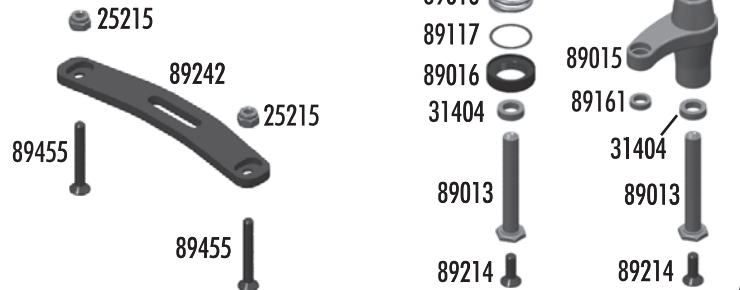

:: Steering

25215	M3 locknut	20
31404	6x10mm bearing	2
89013	Steering post	2
89014	Steering rack post	2
89015	Servo saver	Set
89016	Servo saver bolt, nut, spring	Set
89117	Diff shims	8
89161	Steering bearing set	Set
89214	4x12mm fhcs	10
89242	Steering drag link	1
89455	3x22mm fhcs	0