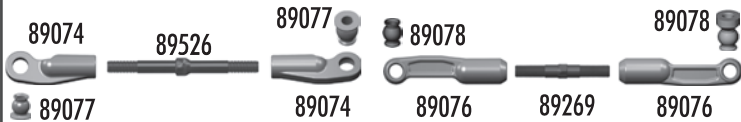

:: Turnbuckles

89074	Steering rod ends	4	Front Camber 89269
89076	Camber rod ends	4	
89077	Chassis brace rod ends	Set	
89078	Servo link rod ends	Set	
89267	32mm steel turnbuckle	2	
89269	38mm steel turnbuckle	2	
89526	50mm steel turnbuckle	2