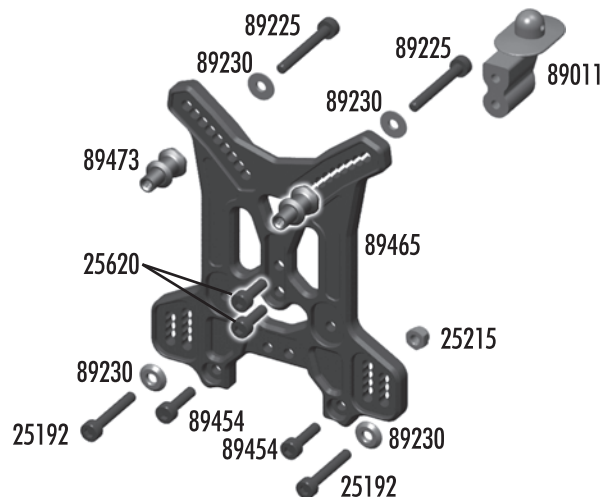

:: Rear Shock Tower

25192	3x20mm shcs	20
25215	M3 locknut	20
25620	3x10mm shcs	20
89011	RC8 body mounts	Set
89225	3x24mm shcs	10
89230	Silver cone washer	10
89454	3x12mm shcs	10
89465	RC8B aluminum rear shock tower	1
89473	RC8 steel shock standoffs	4