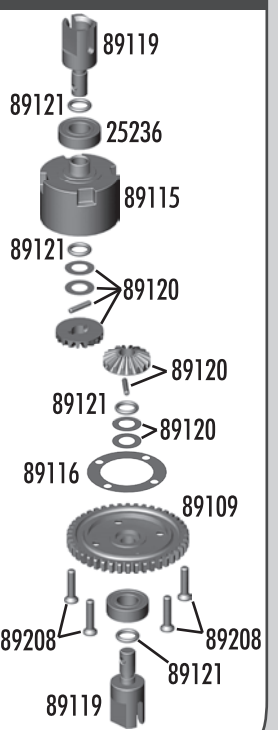

:: Center Diff

25236	8x16x5 Bearings	2
89109	Spur gear 44T, includes diff gasket - Kit	1
89110	Spur gear 46T, includes diff gasket	1
89111	Complete center diff	Set
89115	Diff housing	1
89116	Diff gasket	4
89119	Center diff outdrives	2
89120	Diff sun/planet gears, includes washers and pins	Set
89121	Diff O-rings, big and small	Set
89208	3x14mm FHCS	10
89372	Spur gear 50T, includes diff gasket	1
89373	Spur gear 52T, includes diff gasket	1
89374	Spur gear 54T, includes diff gasket	1