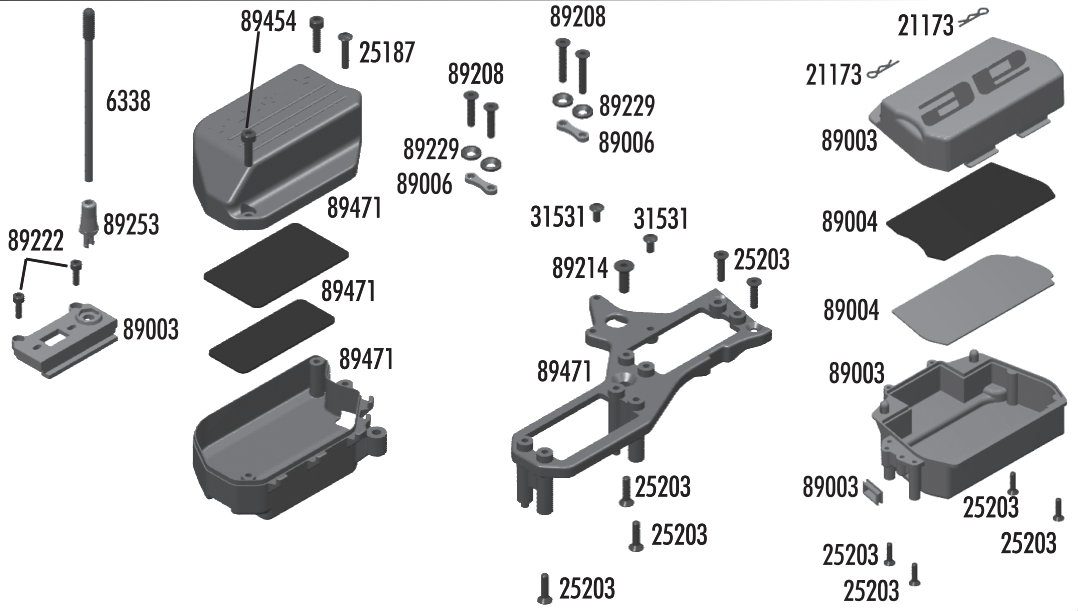

:: Radio Tray

6338	Antenna tube and cap	1
21173	18T body clips	12
25187	3x14mm bhcs	20
25203	3x12mm fhcs	20
31531	3x6mm bhcs	6
89003	RC8 receiver / battery box	Set
89004	RC8 receiver box pads	Set
89005	aluminum antenna mount	Set
89006	RC8 servo mount spacers	Set
89208	3x14mm fhcs	10
89214	4x12mm fhcs	10
89222	2.5x8mm shcs	10
89229	blue countersunk washers	10
89253	Antenna mount	Set
89454	3x12mm shcs	10
89471	RC8.1 forward battery box and radio tray	Set