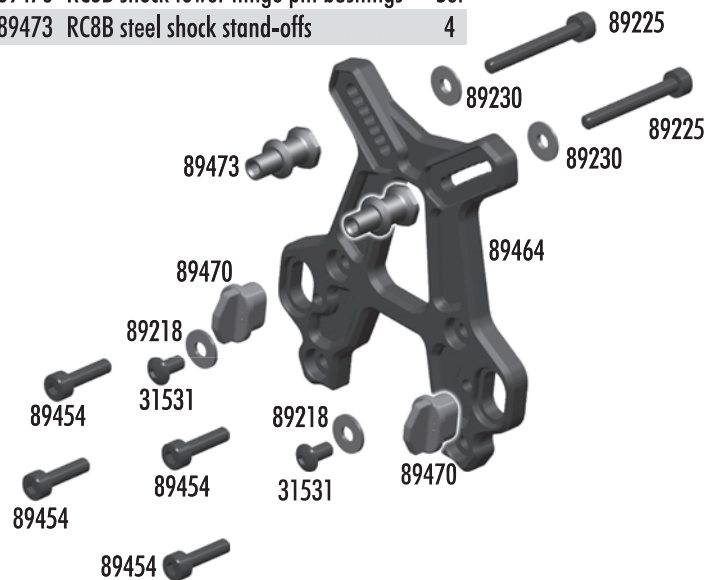

:: Front Gearbox

25215	M3 locknut	20
25236	8x16x5 bearing	2
31531	3x6mm bhcs	10
89017	FR/RR gearbox	1
89039	Hinge pin bushings	Set
89114	Diff pinion gear	1
89214	4x12mm fhcs	10
89217	4x14mm fhcs	10
89219	3x5mm setscrew	10
89224	3x16mm shcs	10
89227	3x28mm shcs	10
89230	Silver cone washer	10
89279	3x45mm shcs	10
89460	RC8 aluminum A-plate	1
89461	RC8 aluminum B-plate w/pins	Set
89466	RC8B inner hinge pins, 4mm-HMA	Set
89472	RC8B front bulkhead spacer	1
89474	3x22mm fhcs	0

:: Front Suspension

25201	3x8mm fhcs	20
25215	M3 locknut	20
25236	8x16x5 bearing	2
31520	2.5x6mm bhcs	6
89025	RC8 front arms	Pr.
89028	RC8 steering blocks	Pr.
89029	Steering block bushings	Set
89030	RC8 caster blocks	Pr.
89032	Caster angle bushings	Set
89040	RC8 inner hinge pins	Set
89041	RC8 outer hinge pins	Set
89076	RC8 camber rod ends	Set
89094	Nyloc wheel hex nuts (blue)	4
89095	RC8 wheel hex (aluminum)	Pr.
89096	RC8 wheel hex pins	4
89100	RC8 front cva axle	2
89102	RC8 front / rear cva bone	2
89105	RC8 cva rebuild FR/RR	Set
89162	15x21x4 bearing	2
89206	4x10mm bhcs	10
89207	4x12mm bhcs	10
89210	3x20mm fhcs	10
89219	3x5mm setscrew	10
89221	5x4mm setscrew	10
89225	3x24mm shcs	10
89230	Silver cone washer	10
89316	RC8T shock riser w/pins	Set
89317	RC8T droop screws	8

:: Center CVA's

89103	RC8 center cva bone	2
89104	RC8 cva input cup	2
89106	RC8 center cva rebuild	Set
89221	5x4mm setscrew	10

:: Front Shock Tower

31531	3x6mm bhcs	6
89218	3x8mm washer	10
89225	3x24mm shcs	10
89230	silver cone washer	10
89454	3x12mm shcs	10
89464	RC8B aluminum front shock tower	1
89470	RC8B shock tower hinge pin bushings	Set
89473	RC8B steel shock stand-offs	4