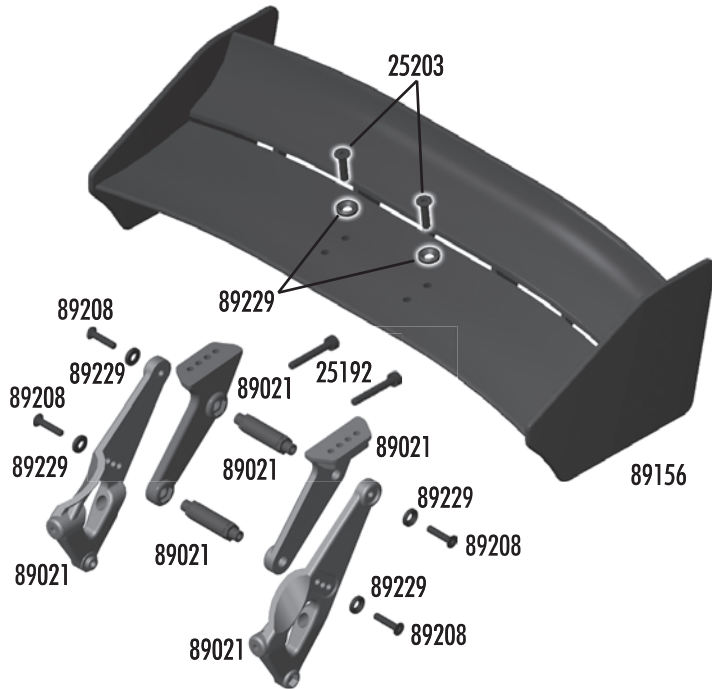

:: Wing

25192	3x20mm fhcs	20
25203	3x12mm fhcs	10
25215	M3 locknut	20
89021	Wing mount, includes mounts, angle plates, and standoffs	Set
89154	Wing (white)	1
89155	Wing (yellow)	1
89156	Wing (black) - Kit	1
89229	Blue countersunk washer	10