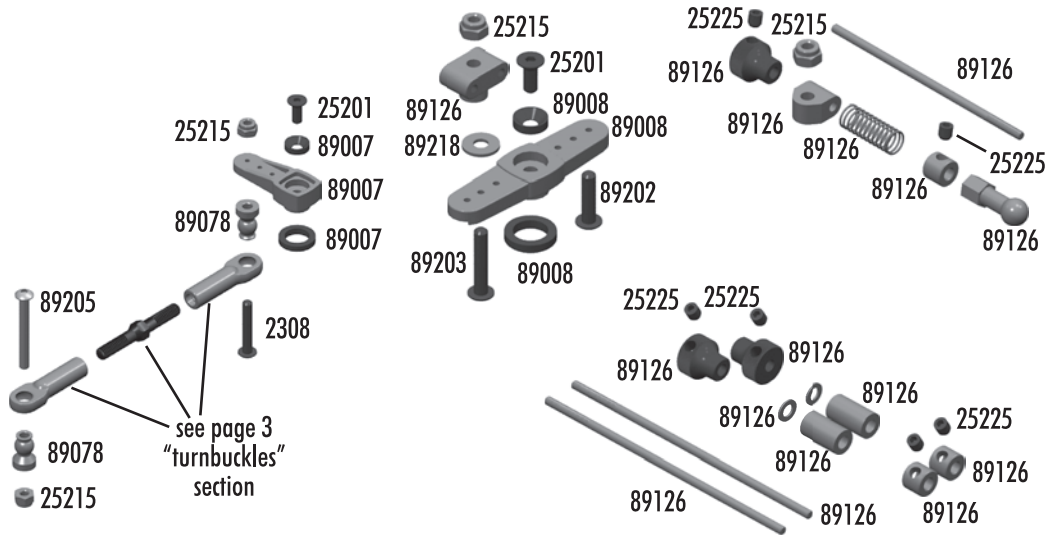

:: Throttle / Brake / Steering Linkage

2308	3x18mm bhcs	6
25201	3x8mm fhcs	20
25215	M3 locknut	20
25225	3x3mm setscrew	20
89007	Steering servo horns	Set
89008	Throttle servo horns	Set
89078	RC8 servo link rod ends	Set
89126	RC8 linkage set	Set
89202	3x12mm bhcs	10
89203	3x16mm bhcs	10
89205	3x26mm bhcs	10
89218	3x8mm washer	10