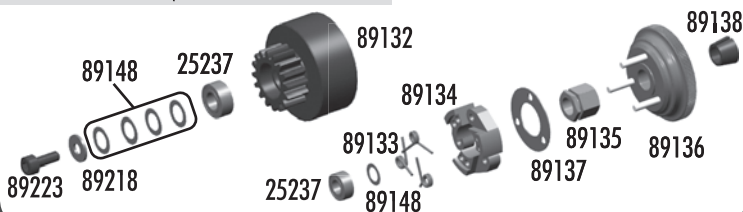

:: Clutch

25237	5x10x4 bearings	2
89127	Clutch bell, 17T	1
89132	Clutch bell, 16T - Kit	1
89133	Clutch springs 1.0 - kit	3
89134	Clutch shoes w/ shims	Set
89135	Clutch nut	1
89136	Flywheel (hard anodized)	1
89137	Clutch shims	4
89138	Flywheel collet	1
89148	Clutch bell shim set	Set
89157	0.9 clutch springs	3
89158	1.1 clutch springs	3
89159	Short clutch nut	1
89218	3x8mm washer	10
89223	3x8mm shcs	10
89265	Fiber clutch shoes	3
89375	Clutch bell, 14T	1
89376	Clutch bell, 13T	1