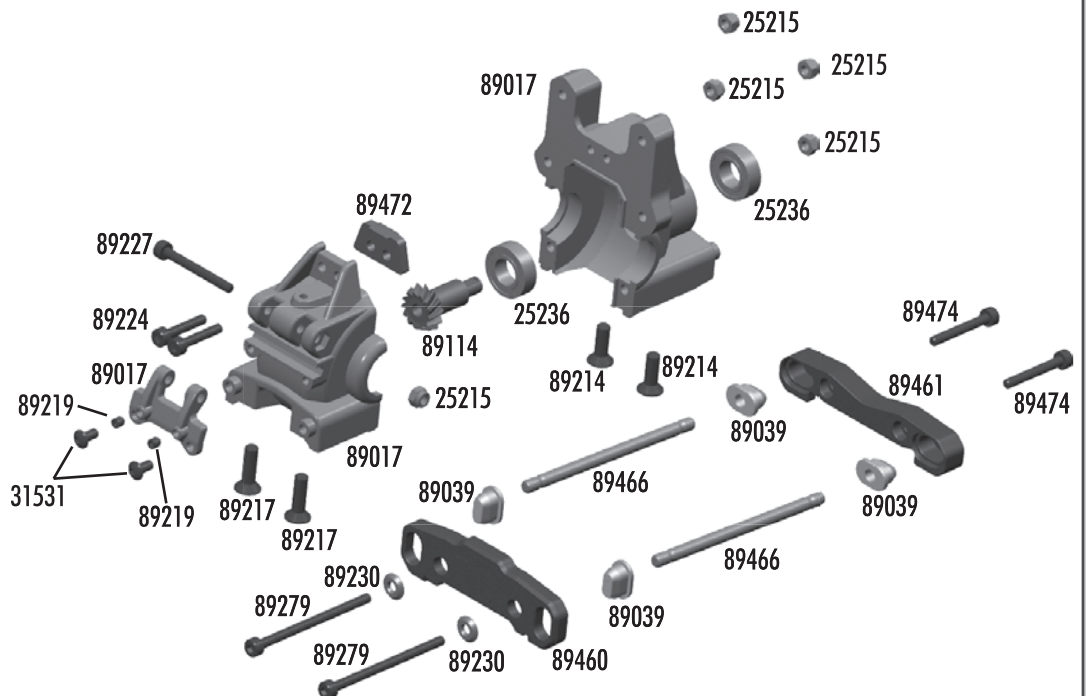

:: Front Gearbox

25215	M3 locknut	20
25236	8x16x5 bearing	2
31531	3x6mm bhcs	10
89017	FR/RR gearbox	1
89039	Hinge pin bushings	Set
89114	Diff pinion gear	1
89214	4x12mm fhcs	10
89217	4x14mm fhcs	10
89219	3x5mm setscrew	10
89224	3x16mm shcs	10
89227	3x28mm shcs	10
89230	Silver cone washer	10
89279	3x45mm shcs	10
89460	RC8 aluminum A-plate	1
89461	RC8 aluminum B-plate w/pins	Set
89466	RC8B inner hinge pins, 4mm-HMA	Set
89472	RC8B front bulkhead spacer	1
89474	3x22mm fhcs	0