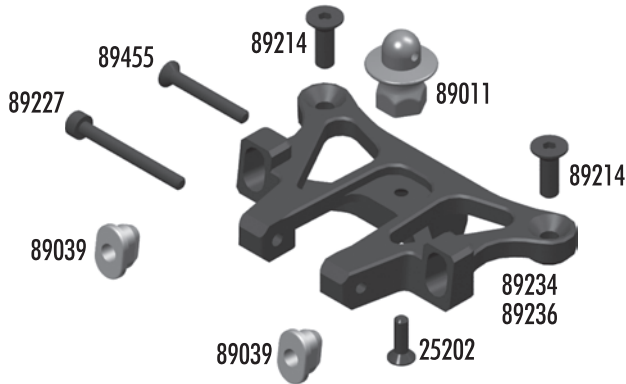

:: Center Diff

25236	8x16x5 Bearings	2
89109	Spur gear 44T, includes diff gasket - Kit	1
89110	Spur gear 46T, includes diff gasket	1
89111	Complete center diff	Set
89115	Diff housing	1
89116	Diff gasket	4
89119	Center diff outdrives	2
89120	Diff sun/planet gears, includes washers and pins	Set
89121	Diff O-rings, big and small	Set
89208	3x14mm FHCS	10
89372	Spur gear 50T, includes diff gasket	1
89373	Spur gear 52T, includes diff gasket	1
89374	Spur gear 54T, includes diff gasket	1

:: Top Plate

25202	3x10mm fhcs	20
89011	RC8 body mounts	Set
89039	Hinge pin bushings, 1/2/3 dot	Set
89214	4x12mm fhcs	10
89227	3x28mm shcs	10
89234	Blue aluminum top plate - Kit	1
89236	Black aluminum top plate (FT)	1
89455	3x22mm fhcs	0