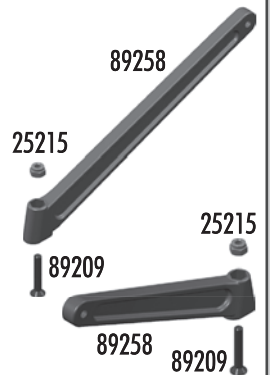

:: Top Plate

25202	3x10mm fhcs	20
89011	RC8 body mounts	Set
89039	Hinge pin bushings, 1/2/3 dot	Set
89214	4x12mm fhcs	10
89227	3x28mm shcs	10
89234	Blue aluminum top plate - Kit	1
89236	Black aluminum top plate (FT)	1
89455	3x22mm fhcs	0

:: Steering

25215	M3 locknut	20
31404	6x10mm bearing	2
89013	Steering post	2
89014	Steering rack post	2
89015	Servo saver	Set
89016	Servo saver bolt, nut, spring	Set
89117	Diff shims	8
89161	Steering bearing set	Set
89214	4x12mm fhcs	10
89242	Steering drag link	1
89455	3x22mm fhcs	0

:: Turnbuckles

89074	Steering rod ends	4	Front Camber 89269
89076	Camber rod ends	4	
89077	Chassis brace rod ends	Set	
89078	Servo link rod ends	Set	
89267	32mm steel turnbuckle	2	
89269	38mm steel turnbuckle	2	
89526	50mm steel turnbuckle	2	

:: Chassis Braces

25215	M3 locknut	20
89068	RC8 pivot chassis brace set (front)	Set
89069	RC8 pivot chassis brace set (rear)	Set
89077	Chassis brace rod ends	Set
89209	3x18mm fhcs	10
89238	FT aluminum chassis brace (front)	1
89239	FT aluminum chassis brace (rear)	1
89258	RC8 chassis braces, plastic - Kit (front, rear)	Set