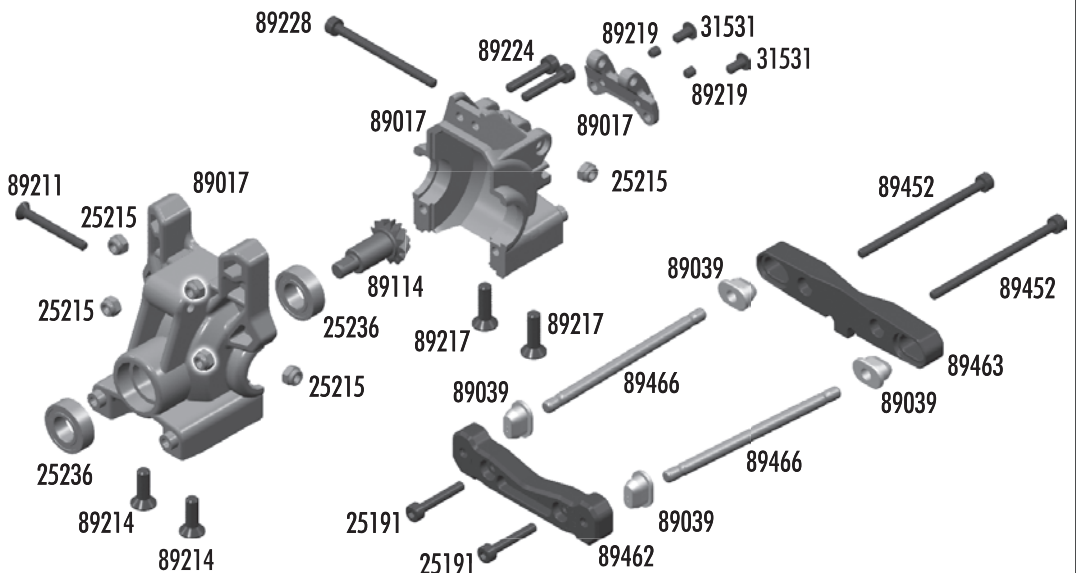

:: Rear Gearbox

25191	3x18mm shcs	20
25215	M3 locknut	20
25236	8x16x5 bearing	2
31531	3x6mm bhcs	6
89017	RC8 FR/RR gearbox	Set
89039	RC8 hinge pin bushings	Set
89114	RC8 diff pinion gear	1
89211	3x26mm fhcs	10
89214	4x12mm fhcs	10
89217	4x14mm fhcs	10
89219	3x5mm setscrew	10
89228	3x40mm shcs	10
89452	3x50mm shcs	10
89462	RC8 aluminum C - plate	1
89463	RC8 aluminum D - plate w/pins	Set
89466	RC8B inner hinge pins, 4mm HMA	Set