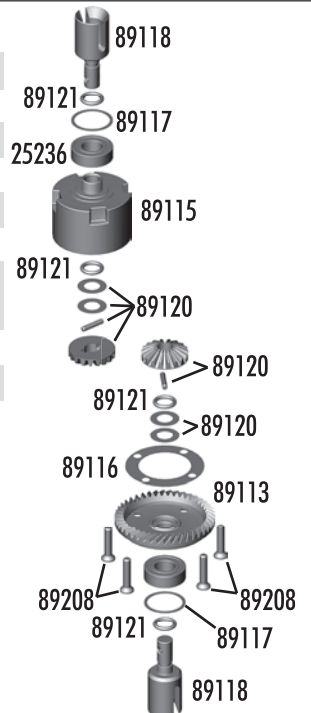

:: Front and Rear Diffs

25236	8x16x5 Bearings	2
89112	Complete diff	1
89113	Diff ring gear, includes diff gasket	1
89115	Diff housing	1
89116	Diff gasket	4
89117	Diff shims	8
89118	Diff outdrives	2
89120	Diff sun/planet gears, includes washers and pins	Set
89121	Diff O-rings, big and small	Set
89208	3x14mm FHCS	10