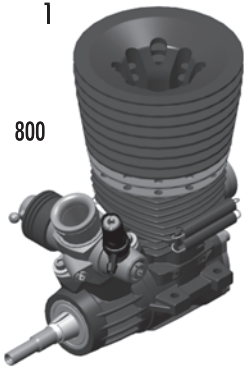

800

:: Reedy Accessories

716	Reedy 09' decal set	Set
SP35M	Reedy Logo T-Shirt - White M	1
SP35L	Reedy Logo T-Shirt - White L	1
SP35XL	Reedy Logo T-Shirt - White XL	1
SP35XXL	Reedy Logo T-Shirt - White XXL	1
SP35XXXL	Reedy Logo T-Shirt - White XXXL	1
SP36M	Reedy Logo T-Shirt - Black M	1
SP36L	Reedy Logo T-Shirt - Black L	1
SP36XL	Reedy Logo T-Shirt - Black XL	1
SP36XXL	Reedy Logo T-Shirt - Black XXL	1
SP36XXXL	Reedy Logo T-Shirt - Black XXXL	1

:: FT and Option Parts

25392	3mm blue locknut, flanged	1
80930	1/8 scale electric conversion kit	1
89068	RC8 pivot chassis brace set (front)	1
89069	RC8 pivot chassis brace set (rear)	1
89236	Black aluminum top plate (FT)	1
89237	RC8 skid plate	1
89238	FT aluminum chassis brace (front)	1
89239	FT aluminum chassis brace (rear)	1
89284	RC8 rear stub axle (aluminum)	2
89285	RC8 front stub axle (aluminum)	2
89286	RC8 gearbox input cup (aluminum)	2
89380	RC8 FT machined steering blocks	Pr.
89381	RC8 FT machined rear hubs	Pr.
89405	Nyloc wheel nuts (silver)	4
89406	Nyloc wheel nuts (black)	4
89460	RC8 aluminum A-plate	1
89461	RC8 aluminum B-plate w/pins	Set
89462	RC8 aluminum C-plate	1
89463	RC8 aluminum D-plate w/pins	Set
89464	RC8B aluminum front shock tower	1
89465	RC8B aluminum rear shock tower	1
89466	RC8B inner hinge pins, 4mm HMA	Set
89470	RC8B shock tower hinge pin bushings	Set