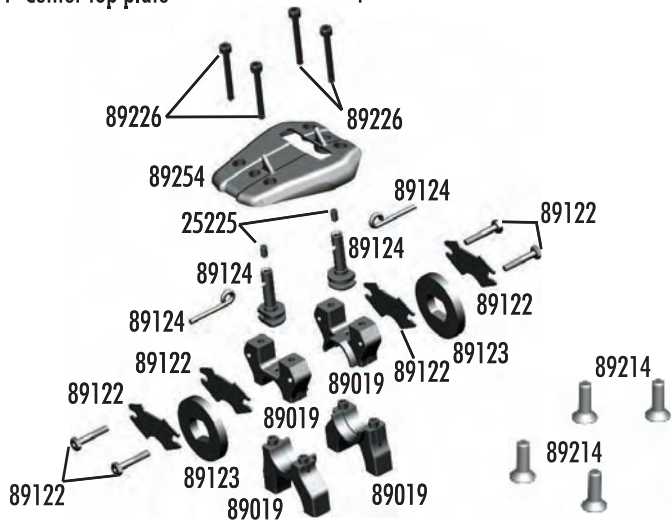

:: Center Bulkhead

25225	3x3mm setscrew	20
89019	RC8 center bulkhead	Set
89122	RC8 brake pads	Set
89123	Heatsink brake discs - Kit	2
89124	RC8 brake cams / levers	Set
89214	4x12mm fhcs	10
89226	3x26mm shcs	10
89250	Fiber brake rotors	2
89254	Center top plate	1